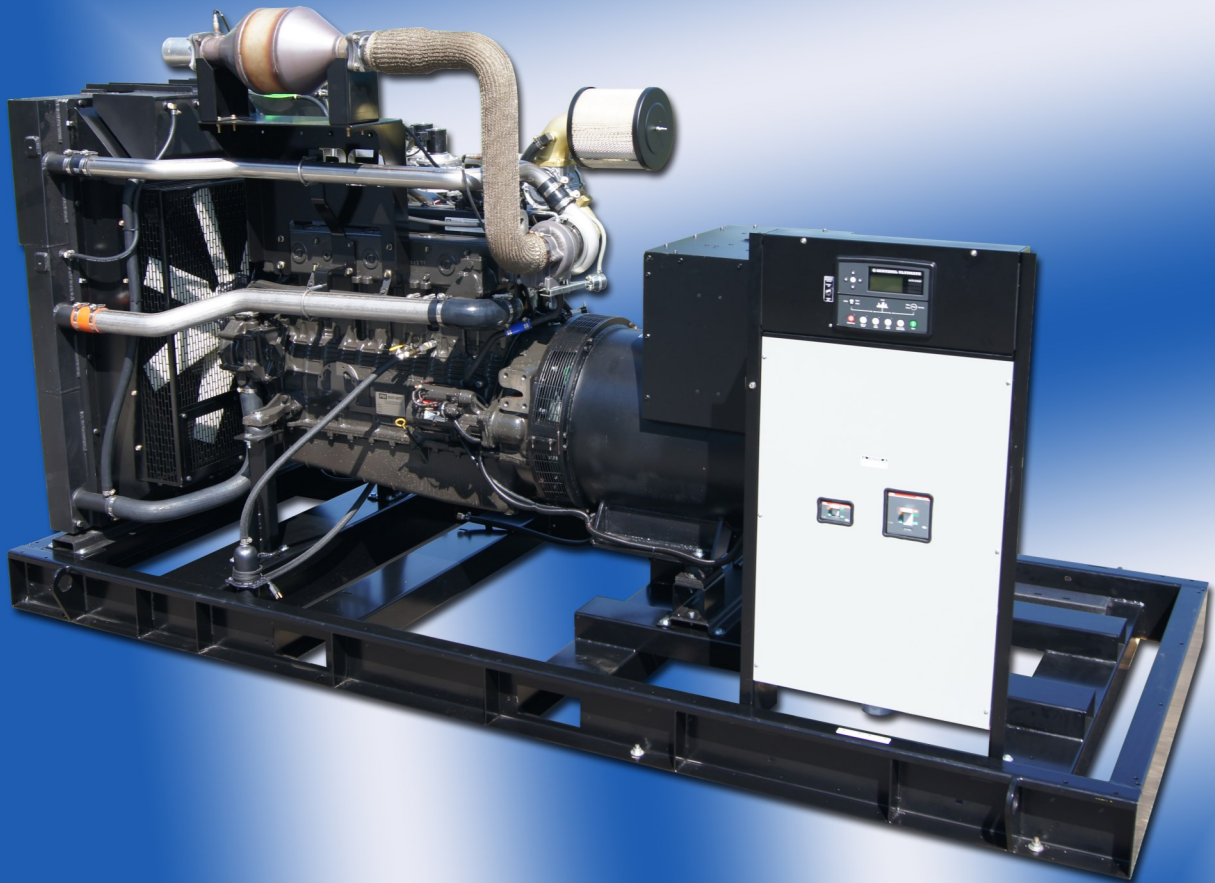

SENTRY-PRO
By GILLETTE

PRIME GAS GENERATORS

M&L Engine, LLC

1212 Saint Charles St. Houma, LA 70360
(985) 857-8000 ♦ (800) 960-0068

www.mlengine.com email: sales@mlengine.com

MODEL	130°CR/R STANDBY KW NAT.GAS	FULL LOAD AMPS	ENGINE TYPE	ENGINE MFG.	ASPIRATION	GEN-END
PR-250	25	104	3.0 L, 4 CYLINDER IN-LINE	PSI/GM	NATURAL	MARATHON 4 POLE
PR-350	35	146	4.3 L, V-6	PSI/GM	NATURAL	MARATHON 4 POLE
PR-550	55	229	5.7 L, V-8	PSI/GM	NATURAL	MARATHON 4 POLE
PR-800	80	333	8.8 L, V-8	PSI	NATURAL	MARATHON 4 POLE
PR-1000	100	417	8.1 LTCAC, 6 CYLINDER IN-LINE	PSI HEAVY DUTY	TURBO CHG /CAC	MARATHON 4 POLE
PR1300	130	542	8.1 LTCAC, 6 CYLINDER IN-LINE	PSI HEAVY DUTY	TURBO CHG /CAC	MARATHON 4 POLE
PR-1800	180	750	11.1 LTCAC 6 CYLINDER IN-LINE	PSI HEAVY DUTY	TURBO CHG /CAC	MARATHON 4 POLE
PR-2400	240	834	14.6 LTCAC, V-8	PSI HEAVY DUTY	TURBO CHG/CAC	MARATHON 4 POLE
PR-3000	300	1042	18.3 LTCAC, V10	PSI HEAVY DUTY	TURBO CHG/CAC	MARATHON 4 POLE
PR-3500	350	1216	21.9 LTCAC HO, V-12	PSI HEAVY DUTY	TURBO CHG /CAC	MARATHON 4 POLE

STANDARD FEATURES

- | | |
|---|---|
| <ul style="list-style-type: none"> (1) Wide Hinged Doors (2) Residential/Critical Grade Silencers (3) Quick Access To Radiator Fill Cap (4) Steel Housing With Powder Coat Finish (5) Reinforced Roof For Snow Load Protection (6) Sentinel "Command" Programmable Digital Controller
With (8) Basic Engine Failures (Deep Sea) (7) Interior Air Channel Reduces Noise | <ul style="list-style-type: none"> (8) Sound Absorbing Foam On All Panels (9) ABB Molded Case Circuit Breaker (10) Marathon Generators (11) GM "Vortec" /PSI Engines (12) "Quick Drain" Flex Hoses For Oil And Radiator (13) EPA Certified (14) Made In The U.S.A. |
|---|---|